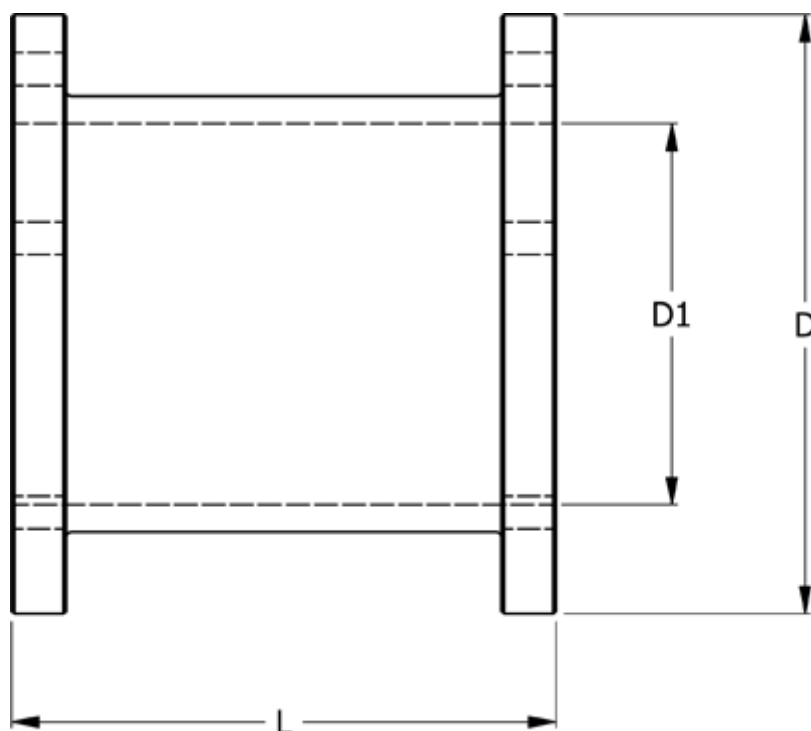

Article number: 330616006250

Description: Coupling N-Eupex str. 160  
Part 6 - 160

## Measures

---

D = 160

D1 = 108

L = 250

Torque (N m) = 560